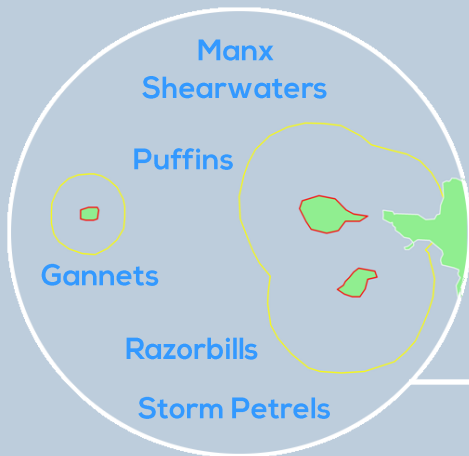

yn rhoi
cartref i
fyd natur

giving
nature
a home

Special Protection Area Extensions in Wales

Aberdaron Coast & Bardsey
Island SPA – 9km Extension

Grassholm, Skokholm & Skomer
SPAs – 2km & 4km Extensions

Protecting foraging areas for birds at sea is **essential** for creating a **safer environment** for maintaining **healthy** and **productive** colonies.