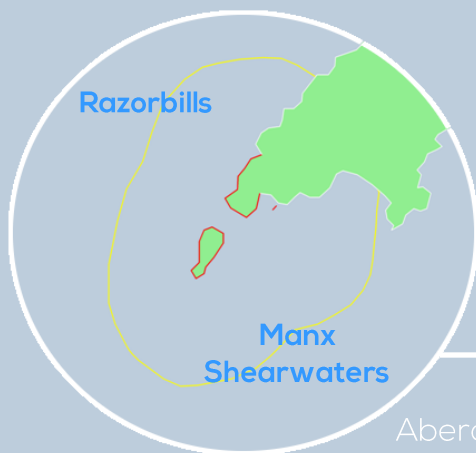

yn rhoi
cartref i
fyd natur

giving
nature
a home

Special Protection Area Extensions in Wales

Aberdaron Coast & Bardsey
Island SPA – 9km Extension

Grassholm, Skokholm & Skomer
SPAs – 2km & 4km Extensions

Protecting foraging areas for birds at sea is **essential** for creating a **safer environment** for maintaining **healthy** and **productive** colonies.